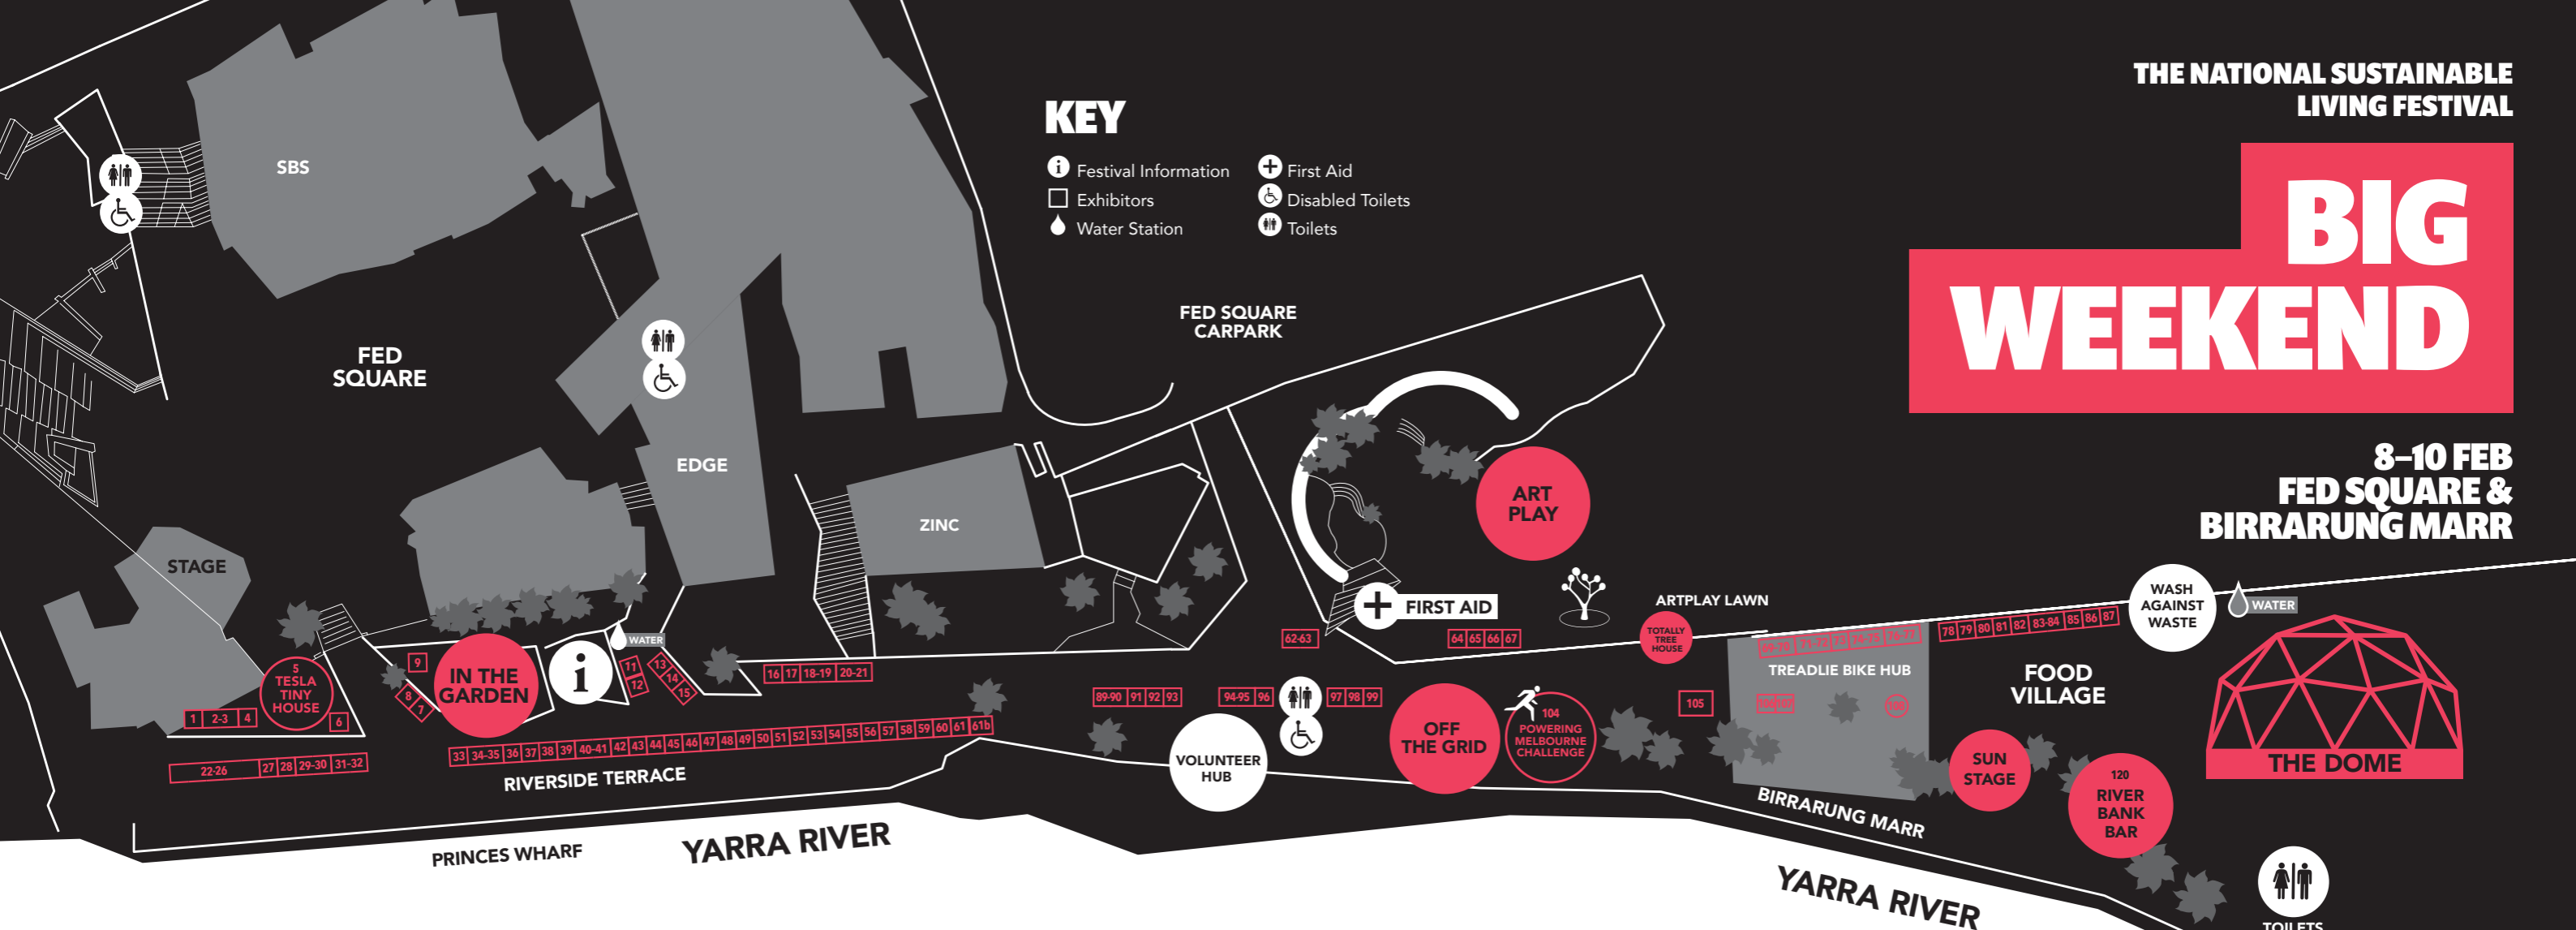

PRINCIPAL PARTNERS

MAJOR PARTNERS

ASSOCIATE PARTNERS

EVENT PARTNERS

MEDIA PARTNERS

BIG WEEKEND

8-10 FEB
FED SQUARE & BIRRARUNG MARR

THE EXHIBITOR MARKET SHOWCASING OVER THREE DAYS!

- E**
- 42 Earth Bottles
 - 67 Earth Worker Cooperative
 - 38 easy beesy eco goods
 - 29-30 ECOglitz
 - 54 Eco Meal Prep
 - 13 Endangered Animals Australia
 - 40-41 Environment Institute of Australia and New Zealand
 - 50 Environment Victoria
 - 61b Ethical Investment Services
- F**
- 89-90 Fifteen Trees
 - 83-84 Fork Mama
 - 105 Fred's Tiny Houses
 - 60 Friends of Leadbeater's Possum
 - 66 Friends of the Earth Melbourne
 - 33 Future Super
- G**
- 40-41 Gold Leaf Financial Planning
 - 87 Good Brew Living Sparkling Probiotics
 - 61 Great Forest National Park
 - 85 Greek Vegan Bakery
 - 52 Green Design Solutions
 - 58 Greenpeace

- H**
- 27 Happi.Earth
- J**
- 94-95 Jane Goodall's Roots & Shoots
 - 80 Jerry's Vegiburgers
- K**
- 44 Kikikovic – Vegan Eco Food Wraps
 - 92 Kinship - the Kinglake Earthship
 - 94-95 Koala Clancy Foundation
- L**
- 53 Little Bumble
- M**
- 86 Mantra Lounge
 - 39 Monash Sustainable Development Institute
- N**
- 48 No More Plastic Australia
- O**
- 12 Orto Urban Gardens
 - 34-35 Oxfam Australia
 - 17 OzHarvest

- V**
- 62-63 Vegetarian Victoria
 - 40-41 Vegetawall Organics
 - 81 Vegilicious
 - 8 Vesica
 - 64 Victorian Climate Action Network
 - 22-26 Villawood Properties
 - 91 Viva Financial Planning
- W**
- 18-19 Wilderness Society
 - 11 With One Bean Coffee
- Z**
- 45 Zero Waste Victoria
 - 46 Zoos of Victoria – When Balloons Fly, Seabirds Die